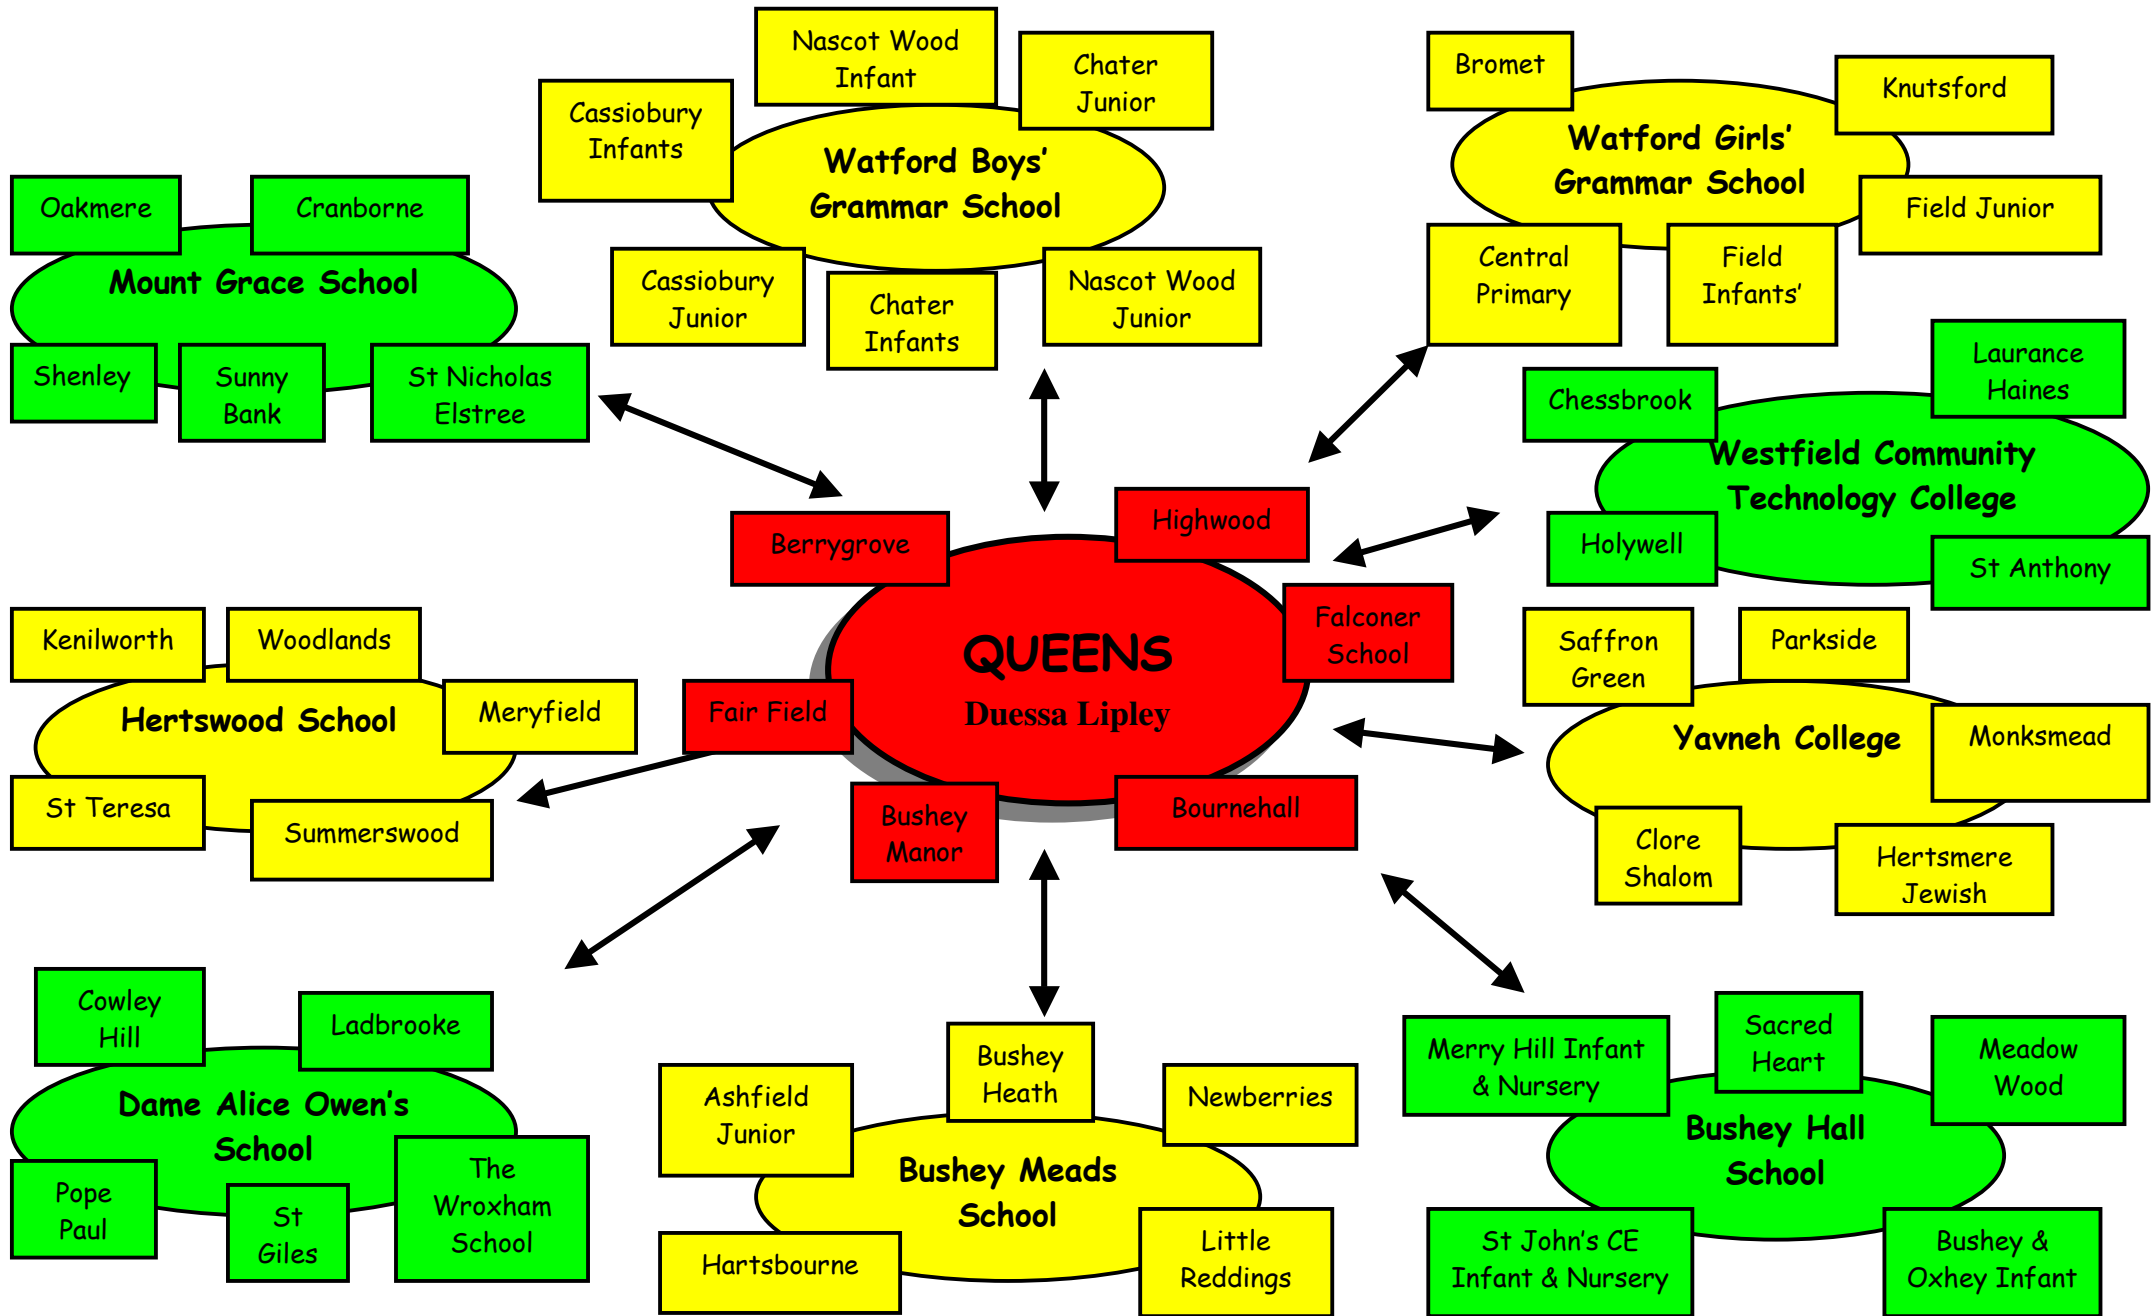

DACORUM SSCO PARTNERSHIP

WATFORD AND HERTSMERE SSCO PARTNERSHIP

STEVENAGE SSCO PARTNERSHIP

A10 SSCO PARTNERSHIP

HERTFORD AND WARE SSCO PARTNERSHIP

NORTH EAST HERTS SSCO PARTNERSHIP

NORTH HERTS SSCO PARTNERSHIP

Nicholas Breakspear SSCO PARTNERSHIP

Roundwood Park SSCO PARTNERSHIP

WELWYN & HATFIELD SSCO PARTNERSHIP

THREE RIVERS & WATFORD SSCO PARTNERSHIP